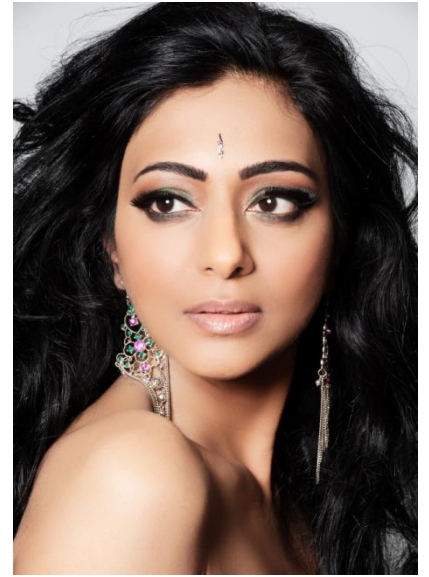

Lakshmi

Hair Colour: Black
Eye Colour: Brown
Height: 5'5"
Bust: 32C
Waist: 26"
Hips: 36"
Dress: 8 UK
Shoes: 6 UK
Inside Leg: 32"

Contact:

khamsil@gmail.com

www.1lakshmi1.wordpress.com